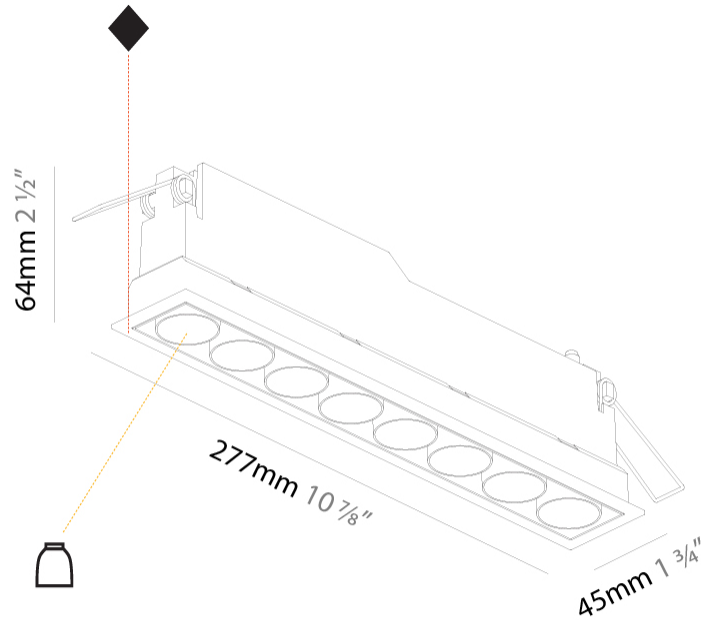

PHYSICAL

Shape: Rectangle
Length (mm): 277
Length (in): 10 7/8
Width (mm): 45
Width (in): 1 3/4
Height (mm): 64
Height (in): 2 1/2
Ceiling Thickness (mm): 10 / 12.5 / 15 / 25 / 30
Ceiling Thickness (in): 3/8 or 1/2 or 9/16 or 1 or 1 3/16
Min. Recessing Depth (mm): 100
Min. Recessing Depth (in): 3 15/16
Light Distribution: Downlight
Weight (kg): 0.518
Weight (lbs): 1.14
Fixture Finish: SSR / BKV / CWI / CRY / HAB / UFT / ITA / RUA / FTG / MYG / LOD / PUS / FRO / FUP / KIA / POP / BLS / SPG / MEY / GOH / GUM / CHC / COM / ABZ / JAG / OBR / MOS / ROR
Holder Finish: WHI / BLK
Fixture Material: Aluminum Die Cast
Cut-out Measurements: 270mm / 10 5/8" x 38mm / 1 1/2"

ELECTRICAL

Lamp Type: LED (Zhaga Standard)
Input Wattage (W): 27
Total Output Wattage (W): 25.9
Dimming: Tri-Mode (Non-Dimming and Phase Dimming (120Vac only) and 0-10V Dimming)
Driver Included: No
Driver Location: Remote
Driver Type: Constant Current - Universal
Driver Class: Class 2
Input Voltage (V): 120 - 277
Constant Current (MA): 1050

LED

Number of LEDs: 8
Color Temperature (°K): 2700 / 3000 / 3500 / 4000
Max. Delivered Lumen (lm): MAX 1561 / 1685 / 1721 / 1756
Nominal Lumen (lm): 1760 / 1900 / 1940 / 1980
CRI: >90 CRI
Lamp Life (hrs): 50000

OPTICAL

Reflector: 8 / 14 / 34

RATINGS AND CERTIFICATIONS

Certified By: CSA Certified to UL and CSA Standards
IP rating: IP20